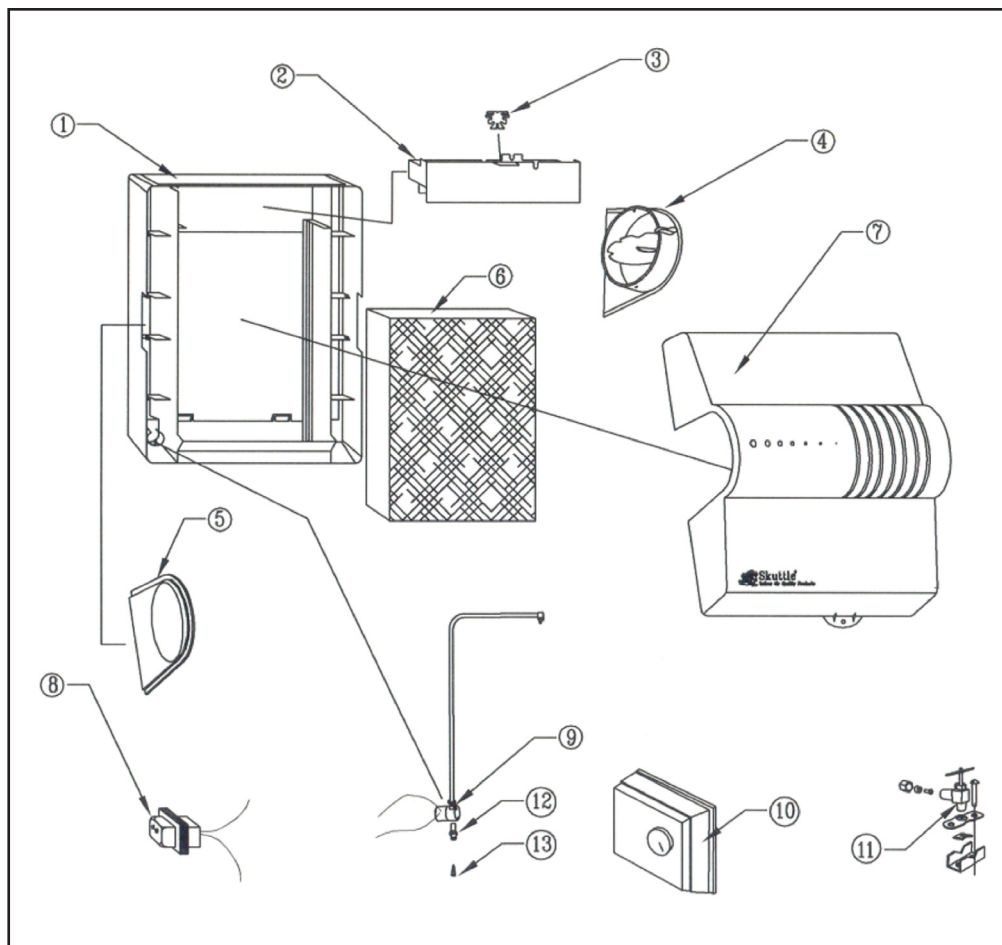

Models 2001 and 2101

Replacement Parts Diagram and Parts List

Key No.	Part No.	Std. Pkg.	Description
1	000-1730-091	1	Mounting Base
2	000-0602-055	1	Drip Tray
3	000-1317-091	1	Wick
4	A00-1730-124	1	Side Piece w/Damper Assembly
5	000-1730-089	1	Solid Side Piece
6	A04-1725-051	12	Replacement Media w/Wick
7	A00-0641-170	1	Cover (w/Label, Screw & Retaining Washer)
8	000-0814-008	1	Transformer (24V, 10VA, 120V Primary)
9	A01-0814-148	1	24 Volt Solenoid (Universal Kit)
10	SK0-0055-001	1	Humidistat Assembly for 2001
10	SEH-7100-000	1	Automatic Humidistat for 2101
11	A00-1128-005	1	Saddle Valve
12	000-1106-037	1	Orifice Fitting w/Filter (#13), Compression Nut & Ferrule
13	000-1319-051	1	Inline Filter
Not Shown	K00-2000-000	1	Small Parts Kit (w/Cover Screw & Retainer, Water Feed Tube, 90° Brass Elbow, Elbow Retainer and Screw)