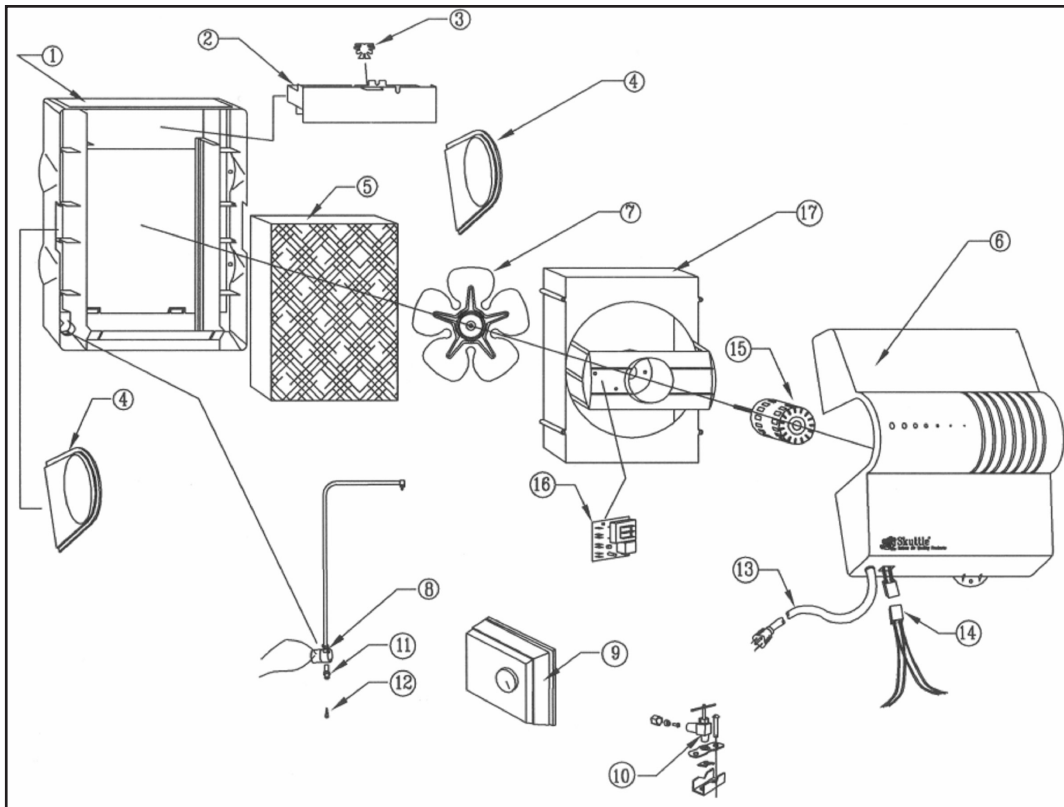

## Replacement Parts Diagram and Parts List

Key No.	Part No.	Std. Pkg.	Description
1	000-1730-091	1	Mounting Base
2	000-0602-055	1	Drip Tray
3	000-1317-091	1	Wick
4	000-1730-089	1	Solid Side Piece
5	A04-1725-051	12	Replacement Media w/Wick
6	A00-0641-169	1	Cover (w/Label, Screw & Retaining Washer)
7	000-1318-080	1	10 in. (25.40 cm) Diameter Fan Blade
8	A01-0814-148	1	24 Volt Solenoid (Universal Kit)
9	SK0-0055-001	1	Manual Humidistat for 2002
9	SEH-7100-000	1	Automatic Humidistat for 2102
10	A00-1128-005	1	Saddle Valve
11	000-1106-037	1	Orifice Fitting w/Filter (#12), Compression Nut & Ferrule
12	000-1319-051	1	Inline Filter
13	000-0811-123	1	Power Supply Cord
14	000-0811-122	1	2-Piece Connector Assembly
15	000-1721-048	1	Fan Motor
16	000-0431-034	1	Isolation Relay
17	000-1730-092	1	Fan Shroud
Not Shown	000-2000-000	1	Small Parts Kit (w/Cover Screw & Retainer, Water Feed Tube, 90° Brass Elbow, Elbow Retainer & Screw)