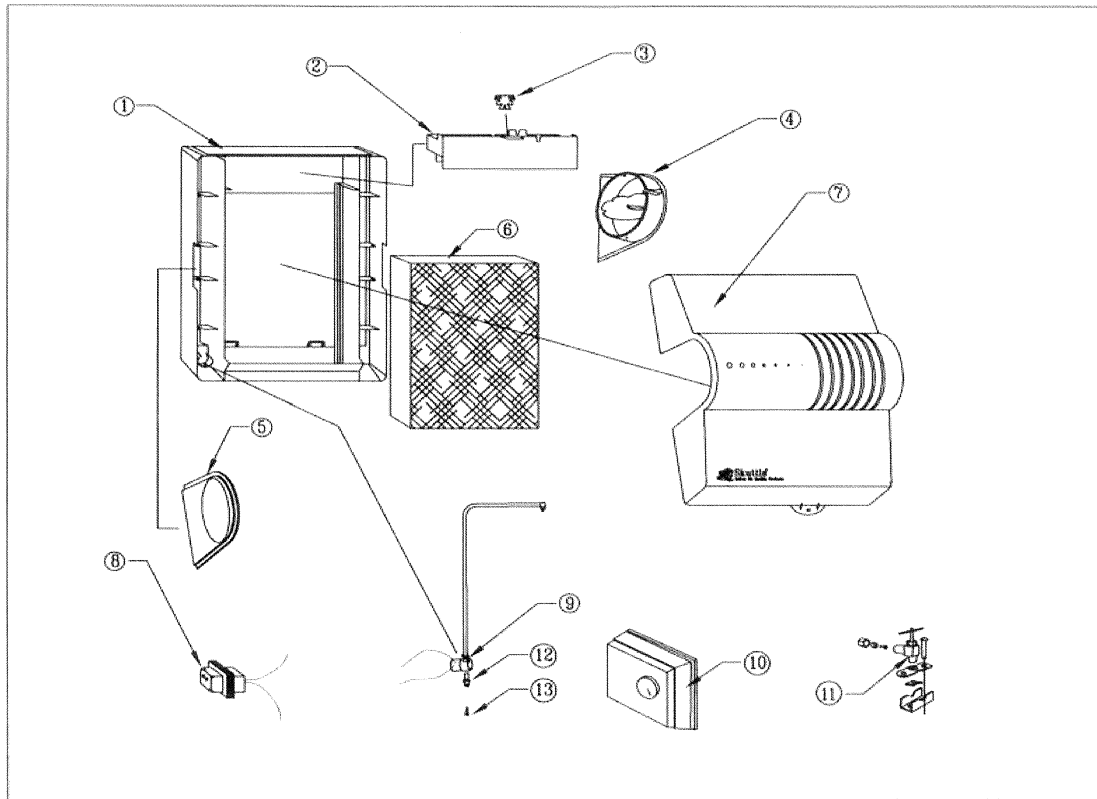

## Model 2001 and 2101 Replacement Parts

Key Number	Part Number	Standard Package	Description
1	000-1730-091	1	Mounting Base
2	000-0602-055	1	Drip Tray
3	000-1317-091	1	Wick
4	A00-1730-124	1	Side Piece with Damper Assembly
5	000-1730-089	1	Solid Side Piece
6	A04-1725-051	12	** Replacement Media with Wick
7	A00-0641-170	1	Cover (Includes Label, Screw, & Retaining Washer)
8	000-0814-008	1	Transformer 24V, 10VA, 120V Primary
9	A01-0814-148	1	24 Volt Solenoid (Universal Kit)
10	SK0-0055-001	1	Humidistat Assembly for 2001
10	SEH-7100-000	1	Automatic Humidistat for 2101
11	A00-1128-005	1	Saddle Valve
12	000-1106-030	1	Orifice Fitting, Includes Filter (Key #13) Compression Nut and Ferrule
13	000-1319-051	1	Inline Filter
Not shown	K00-2000-000	1	Small Parts Kit ( Includes: Cover Screw & Retainer, Water Feed Tube, 90° Brass Elbow, Elbow Retainer & Screw)