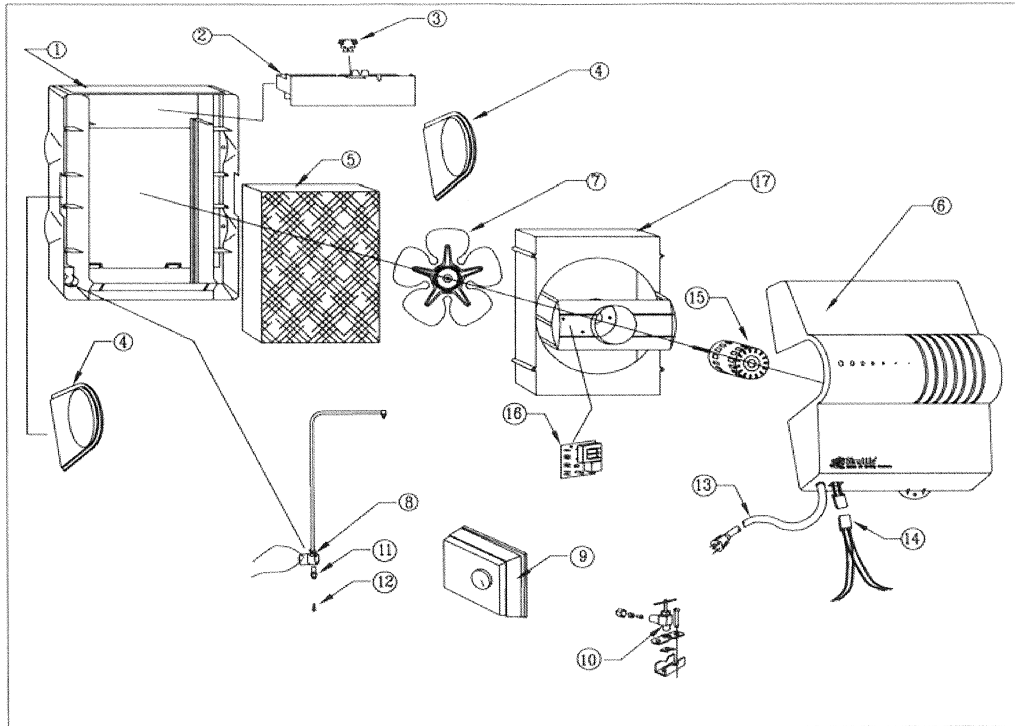

## Model 2002 and 2102 Replacement Parts

Key Number	Part Number	Standard Package	Description
1	000-1730-091	1	Mounting Base
2	000-0602-055	1	Drip Tray
3	000-1317-091	1	Wick
4	000-1730-089	1	Solid Side Piece
5	A04-1725-051	12	** Replacement Media with Wick
6	A00-0641-169	1	Cover (Includes Label,Screw,& Retaining Washer)
7	000-1318-080	1	10" Diameter Fan Blade
8	A01-0814-148	1	24 Volt Solenoid (Universal Kit)
9	SK0-0055-001	1	Manual Humidistat for 2002
9	SEH-7100-000	1	Automatic Humidistat for 2102
10	A00-1128-005	1	Saddle Valve
11	000-1106-030	1	Orifice Fitting, Includes Filter (Key #12) Compression Nut and Ferrule
12	000-1319-051	1	Inline Filter
13	000-0811-123	1	Power Supply Cord
14	000-0811-122	1	2 piece Connector Assembly
15	000-1721-048	1	Fan Motor
16	000-0431-034	1	Isolation Relay
17	000-1730-092	1	Fan Shroud
Not shown	K00-2000-000	1	Small Parts Kit ( Includes: Cover Screw & Retainer, Water Feed Tube, 90° Brass Elbow, Elbow Retainer & Screw)