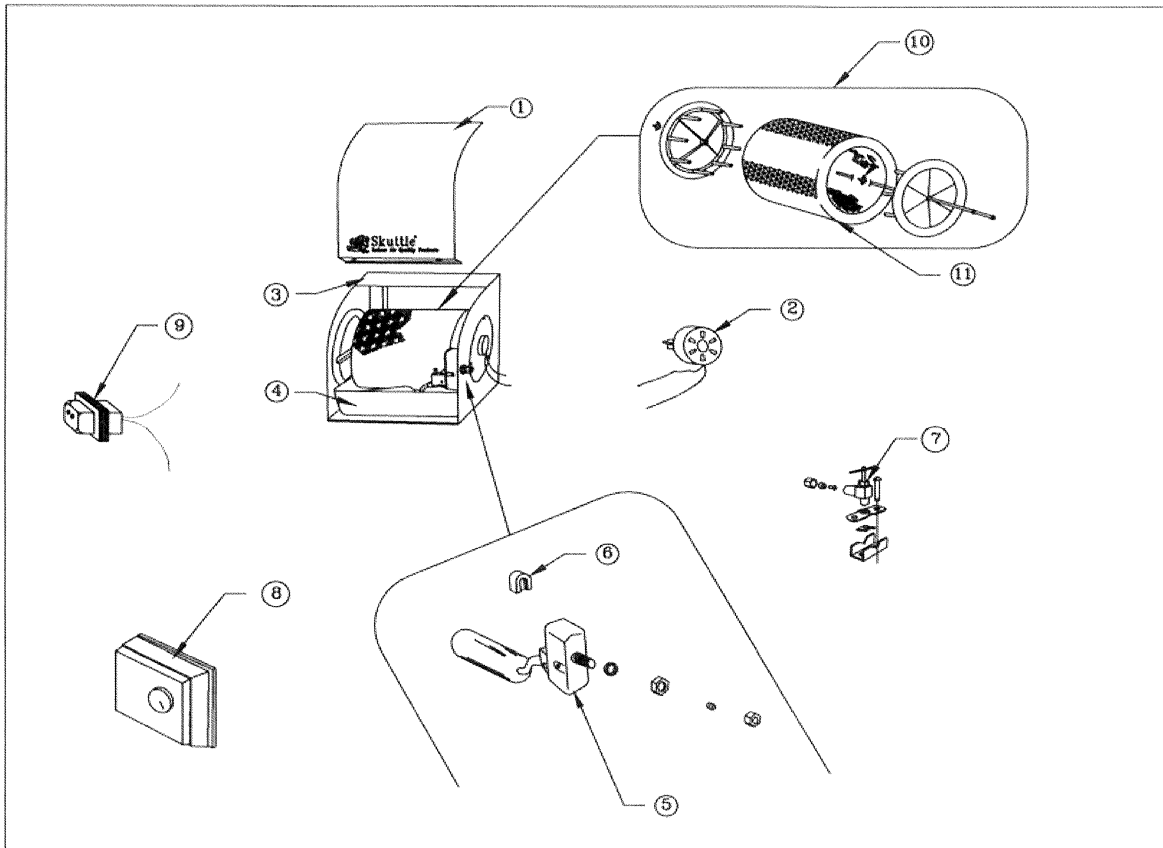

## Model 45-SH1 Replacement Parts

Key Number	Part Number	Standard Package	Description
1	A00-0641-104	1	Cover Assembly
2	A05-1721-042	1	24 Volt Drum Motor
3	A00-1723-096	1	Cabinet Assembly
4	A00-0602-039	1	Water Pan
5	A17-1731-013	12	Complete Valve & Float Assembly ( includes Key # 6 )
6	A00-1708-002	1	Valve Seat
7	A00-1128-005	1	Saddle Valve
8	SK0-0055-001	1	Humidistat Assembly
9	000-0814-008	1	Transformer 24V, 10VA, 120V Primary
10	A01-1722-018	1	Complete Drum & Media Assembly
11	A04-1725-033	12	** Replacement Media with Clips
Not shown	K00-0045-000	1	Small Parts Kit ( Includes: Shaft Bearing & Cross Bar, Mounting Screws, Two Side Panel Gaskets, Valve Hole Plug, & Drain Basin)