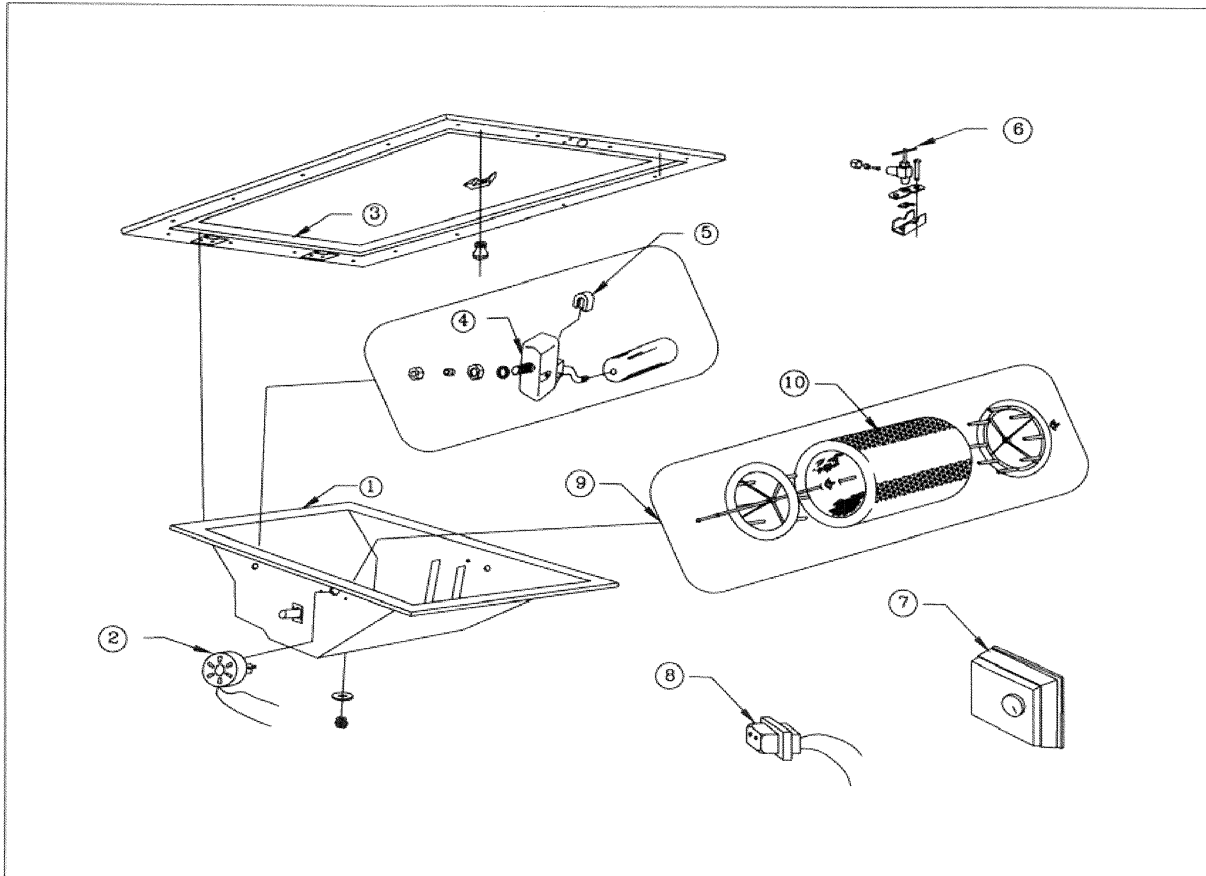

Model 86-UD Replacement Parts

Key Number	Part Number	Standard Package	Description
1	A00-0602-052	1	Water Pan Assembly w/Bearing & Overflow)
2	A05-1721-042	1	24 Volt Drum Motor
3	A00-1707-086	1	Mounting Frame Assembly
4	A17-1731-013	12	Complete Valve & Float Assembly (includes Key # 5)
5	A00-1708-002	1	Valve Seat
6	A00-1128-005	1	Saddle Valve
7	SK0-0055-001	1	Humidistat Assembly
8	000-0814-008	1	Transformer 24V, 10VA, 120V Primary
9	A06-1722-019	1	Complete Drum & Media Assembly
10	A04-1725-050	12	** Replacement Media with Clips
Not Shown	K00-0086-000	1	Small Parts Kit (includes overflow, washer, nut, bearing, retainer)