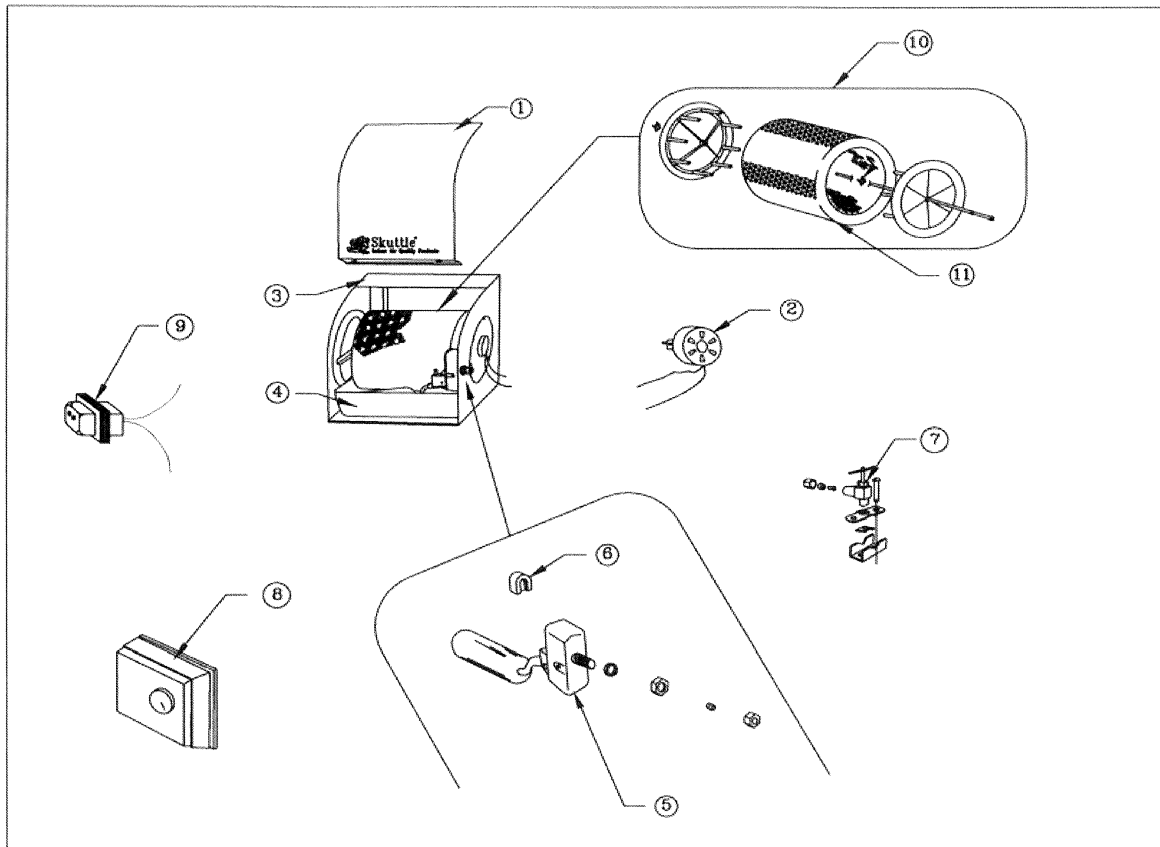

Model 90-SH1 Replacement Parts

Key Number	Part Number	Standard Package	Description
1	A00-0641-103	1	Cover Assembly
2	A05-1721-042	1	24 Volt Drum Motor
3	A00-1730-036	1	Cabinet Assembly
4	A00-0602-041	1	Water Pan
5	A17-1731-013	12	Complete Valve & Float Assembly (includes Key # 6)
6	A00-1708-002	1	Valve Seat
7	A00-1128-005	1	Saddle Valve
8	SK0-0055-001	1	Humidistat Assembly
9	000-0814-008	1	Transformer 24V, 10VA, 120V Primary
10	A01-1722-020	1	Complete Drum & Media Assembly
15	A04-1725-034	12	** Replacement Media with Clips
Not shown	K00-0090-000	1	Small Parts Kit (Includes: Shaft Bearing, Crossbar & Mounting Screws, Two Side Panel Gaskets, Valve Hole Plug, & Drain Basin)